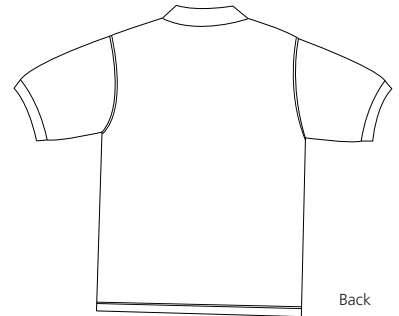

# Pique Knit Sport Shirt

PORT AUTHORITY®

Front

Back

## K420

- \* 7-ounce heavy weight pique \* 100% ring spun combed cotton \* Garment washed
- \* Welt collar and cuffs \* double-needle stitched \* Side vents \* Locher patch
- \* Horn tone buttons