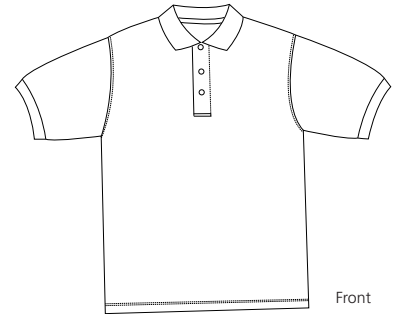

# Pique Knit Sport Shirt

PORT AUTHORITY®

Front

Back

## K420

- \* 7-ounce heavy weight pique \* 100% ring spun combed cotton \* Garment washed
- \* Welt collar and cuffs \* double-needle stitched \* Side vents \* Locher patch
- \* Horn tone buttons